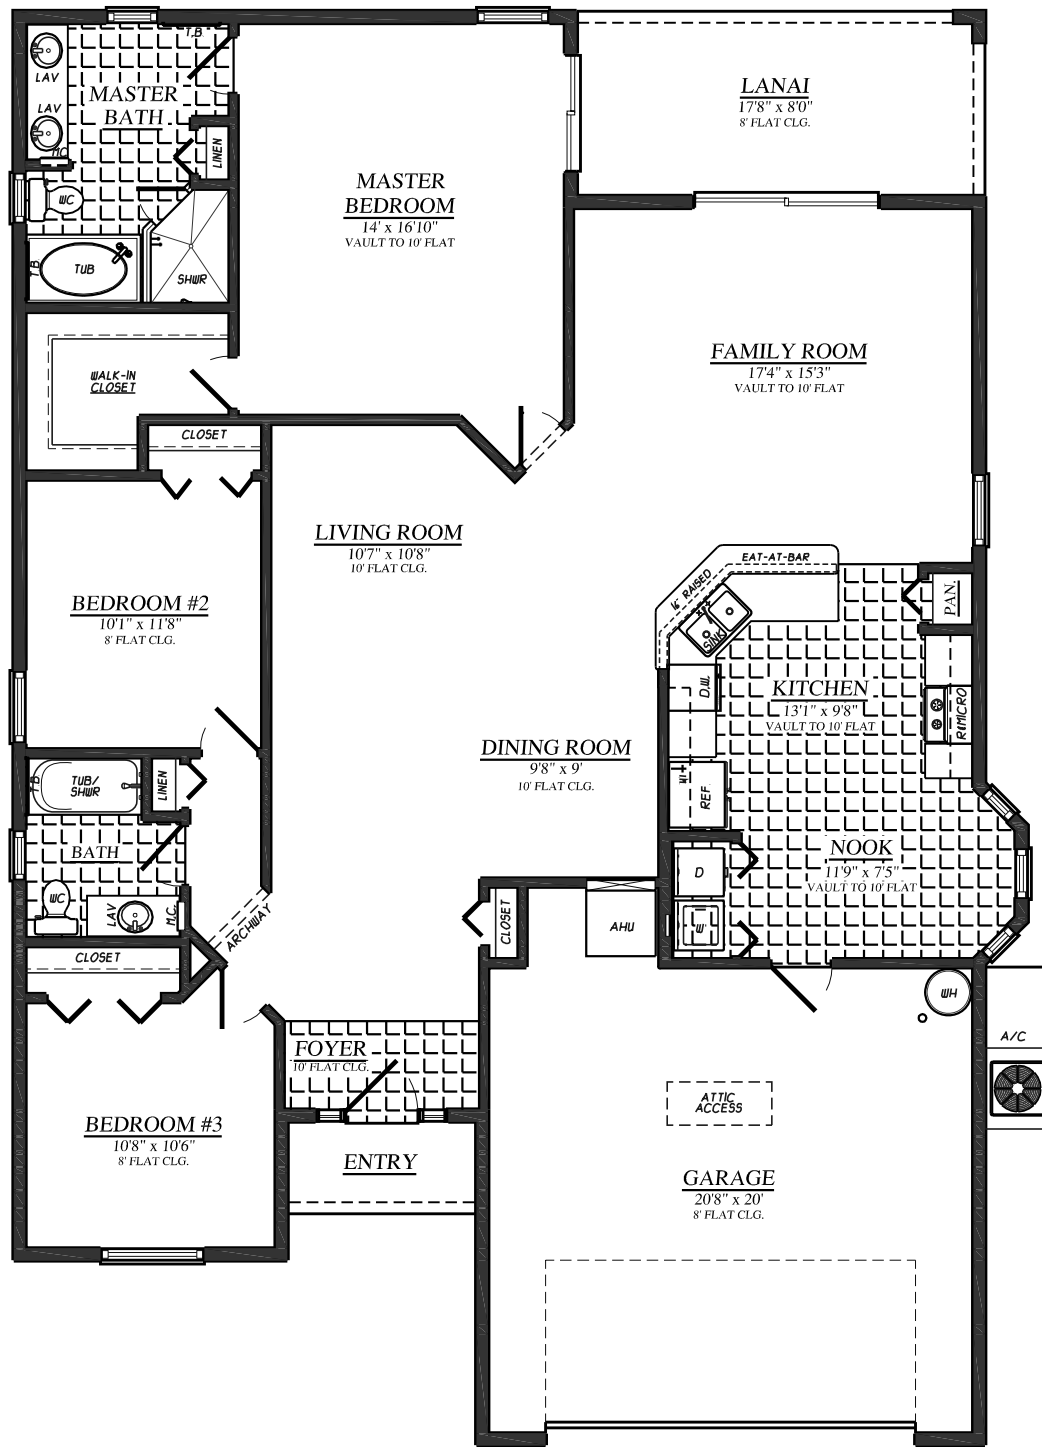

Elevation A

Elevation B

Topeka

© COPYRIGHT AMERITREND HOMES, INC. ALL RIGHTS RESERVED 2008.
RENDERINGS ARE ARTIST CONCEPTIONS AND MAY VARY FROM ACTUAL PLANS

Topeka

©COPYRIGHT AMERITREND HOMES, INC. ALL RIGHTS RESERVED 2008.
 RENDERINGS ARE ARTIST CONCEPTIONS AND MAY VARY FROM ACTUAL PLANS

SQUARE FOOTAGE	
LIVING	1793
GARAGE	470
PORCH	141
ENTRY	33
TOTAL	2437